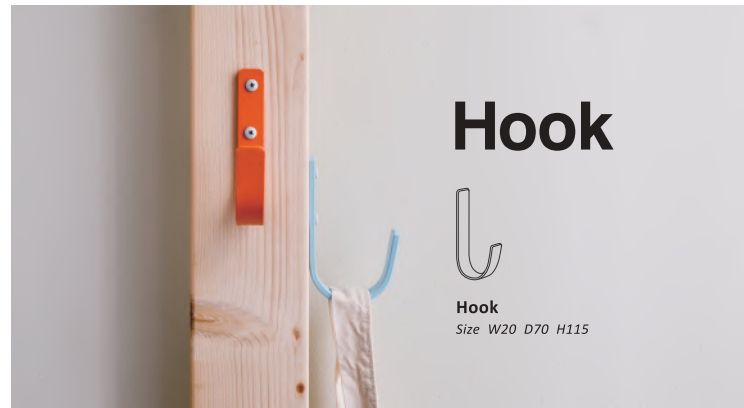

Folding bracket L #05

black orange green sky blue gray

Folding bracket

Folding bracket S
Size W24 D205 H200

Folding bracket L
Size W28 D305 H305

Bracket

Bracket S
Size W20 D195 H100

Bracket L
Size W30 D295 H215